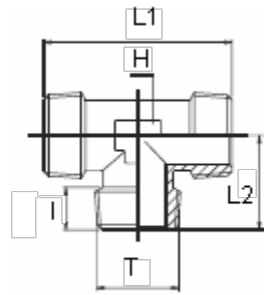

Article number: 5891230TR34

Description: Tee fitting 1230TR
R3/4"

Measures

H = 25

I = 16.2

L1 = 66.4

L2 = 33.0

T = 3/4"